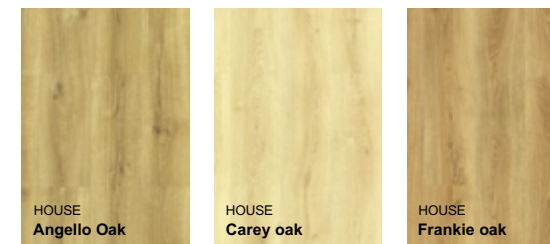

COLLECTION HOUSE

A+A - UNI

1251 x 189 x 5+1 mm
8 pcs./1,891 m²