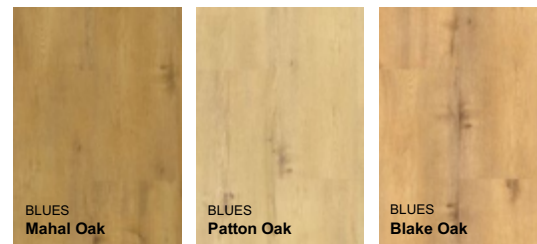

COLLECTION BLUES

1220 x 305 x 5+1 mm
5 pcs./1,861 m²