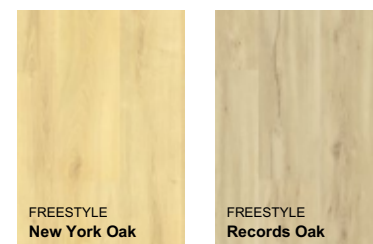

COLLECTION FREESTYLE

1220 x 229 x 5.5+1 mm
8 pcs./2,235 m²