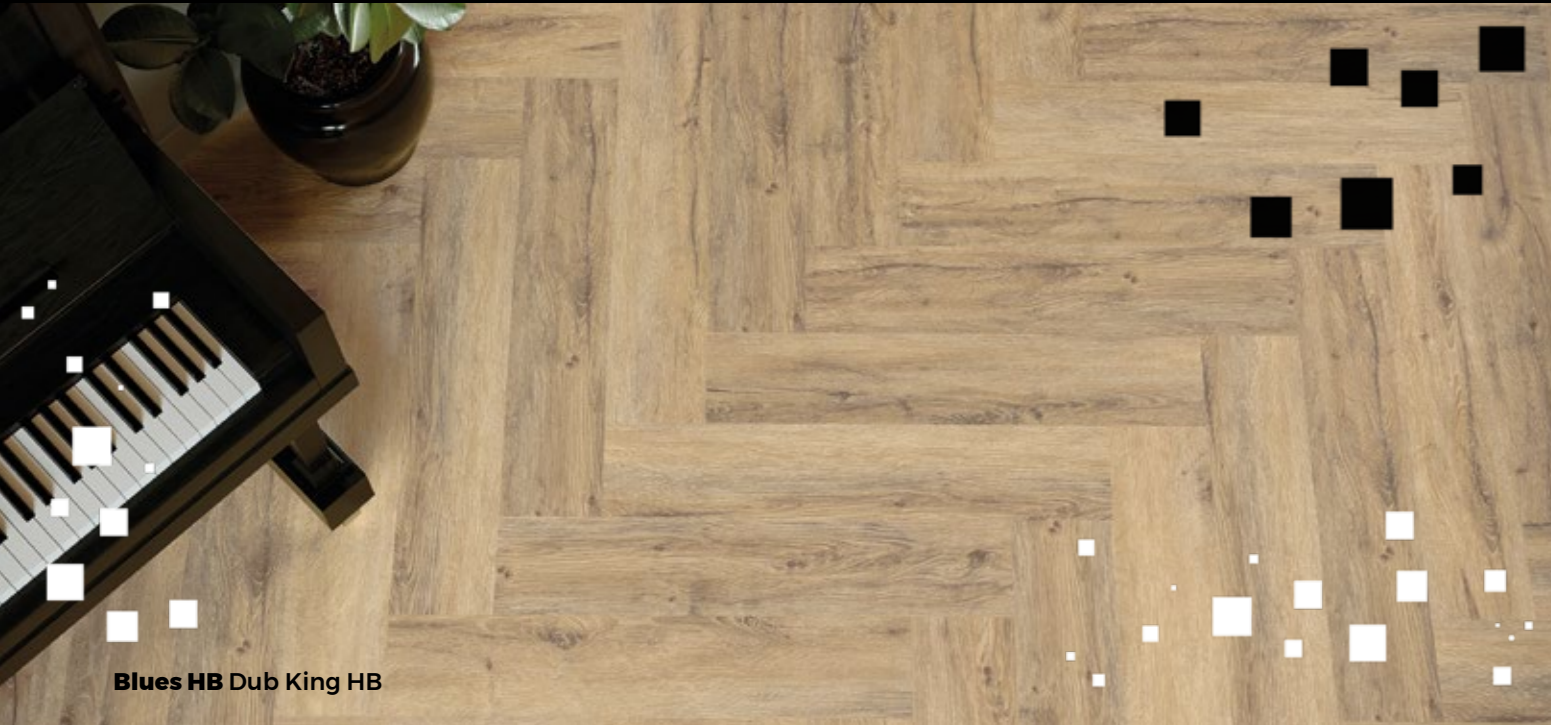

FREESTYLE Dub Flash

Blues HB Dub King HB