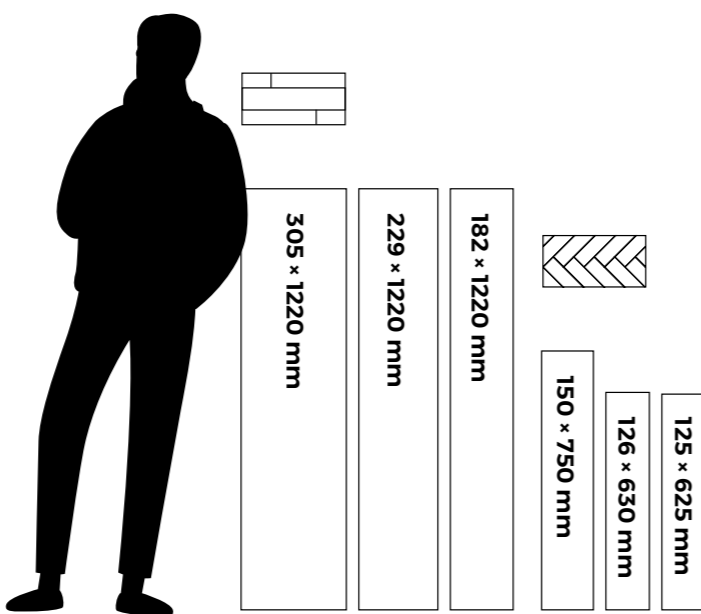

CO HRAJE VE VAŠÍ DUŠI?

Ceníte si doma klid a harmonii, nebo žijete rušným životem a Váš byt je přístavem pro mnoho hostů? Ať už je rytmus Vašeho života jakýkoli, pevný základ je důležitý - vsadte proto na vinylové panely VIN IN.

ROZMANITOST ROZMĚRŮ

OBJEVTE DALŠÍ VÝHODY!

- **odolnost vůči vodě**
- **pro podlahové vytápění**
- **integrováná podložka**
- **jednoduchá instalace**
- **4V mikro malta**
- **protiskuzové vlastnosti**
- **snížení nadměrného hluku**
- **teplý a na dotek příjemný povrch**

Více informací!

www.vinin.pl

[/vininflooring](https://www.facebook.com/vininflooring)

[/vin_in_flooring](https://www.instagram.com/vin_in_flooring)

[@vininflooring](https://www.youtube.com/vininflooring)

VIN IN

VINYL FLOORING

VINYLOVÉ PODLAHY

ČIŤTE SVŮJ STYL